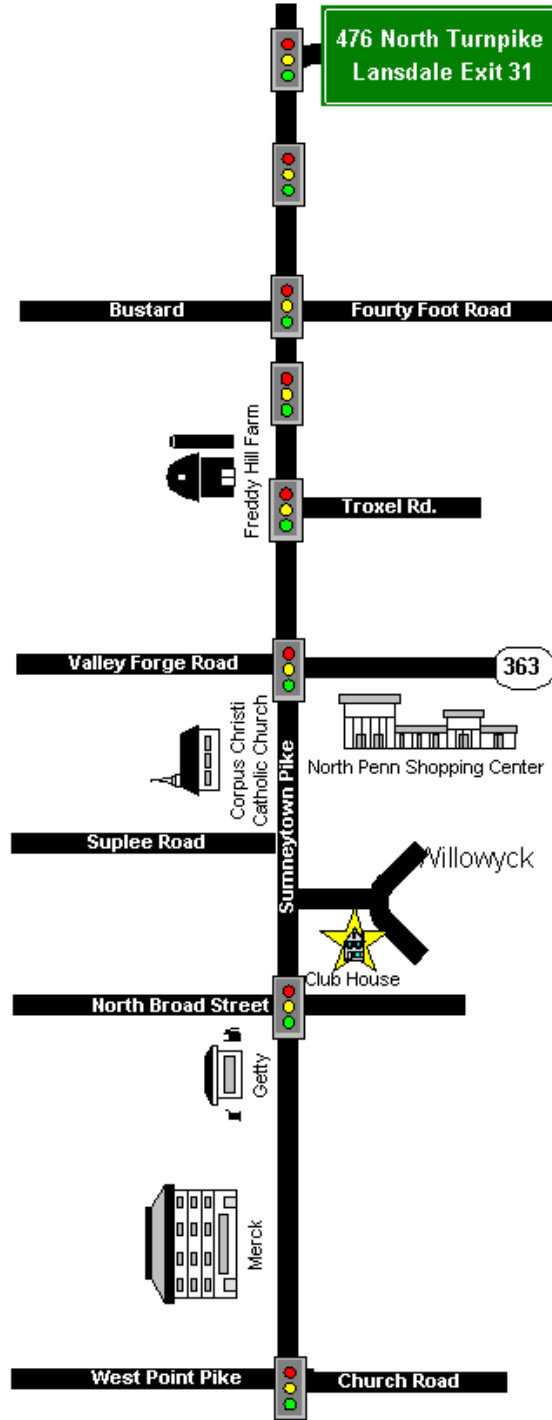

Directions to Willowyck

Directions from New Jersey:
PA Turnpike Route 76 West
North on Route 476
Exit at Lansdale Exit #31
Turn Left onto Sumneytown Pike
Go past 6 traffic lights
Willowyck is on the Left

Directions from Harrisburg:
PA Turnpike Route 76 West
North on Route 476
Exit at Lansdale Exit #31
Turn Left onto Sumneytown Pike
Go past 6 traffic lights
Willowyck is on the Left

Directions from Philadelphia:
Blue Route 476 North
Exit at Lansdale Exit #31
Turn Left onto Sumneytown Pike
Go past 6 traffic lights
Willowyck is on the Left

Directions from New England:
Route 87 South
Route 287 South
Route 78 West
Exit 15E onto Route 22 East for 1 mile
Route 476 South
Exit at Lansdale Exit #31
Turn Left onto Sumneytown Pike
Go past 6 traffic lights
Willowyck is on the Left